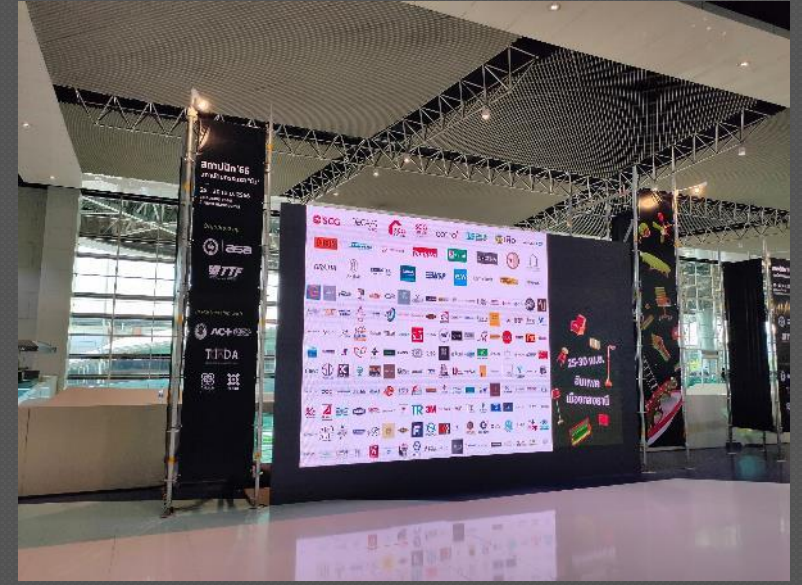

ARCHITECT 2023