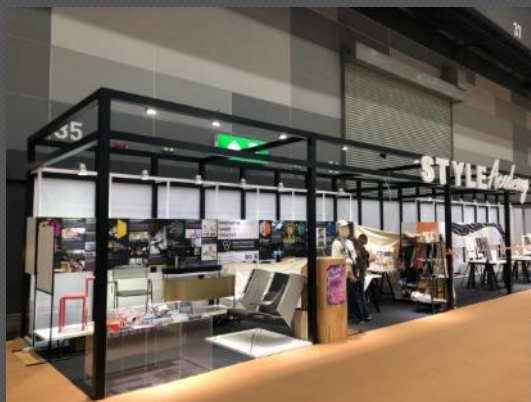

STYLE 2019

Std.Booth / Special Design and Decoreation