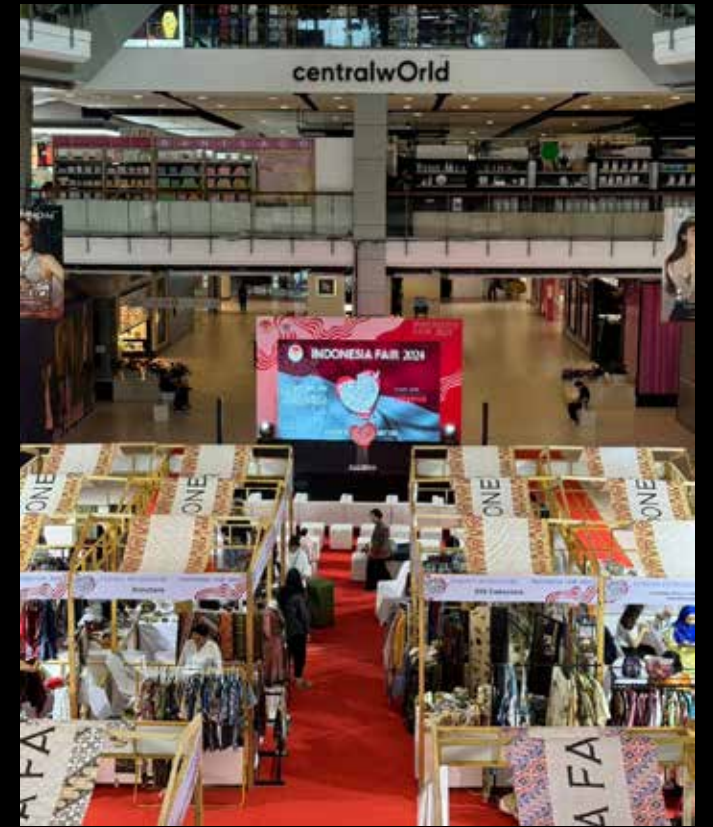

EVENT MANAGEMENT

IBA CHAMPION'S NIGHT @ PHUKET THAILAND

EVENT MANAGEMENT

SCHENKER PARTY @MOJJO , 32nd FLOOR

EVENT MANAGEMENT

INDONESIAFAIR@ CENTRALWOLD

JASCO
YOUR TRUSTED PARTNER

INTERIOR DESIGN & CONSTRUCTION